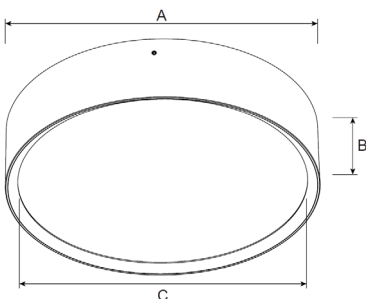

Type:

Specification Notes:

IP65 Round Exterior Bulkhead

FEATURES:

CODE	WATTS	DELIVERED LUMENS* @ 4000K	BODY COLOUR	DIMENSIONS mm	WEIGHT kg	OUTPUT CURRENT
EN651018W3CBK	18	1535	black	Ø250 x 58	1.05	230 mA
EN651018W3CWH	18	1535	white	Ø250 x 58	1.05	230 mA

LIGHT QUALITY:

CCT Selectable:	3000K, 4000K, 5700K
CRI:	> 80
Lifetime:	50,000 hrs
Beam Angle:	110°
Light Emission:	Direct
Power Supply:	AC200-240V, 50/60Hz
Driver:	Fixed output

PHYSICAL FEATURES:

IP Rating:	IP65
IK Rating:	IK10
Body:	Aluminium
Diffuser:	Opal PC, 94-V0 fire-rated
Dimensions:	Ø 250 x 58 mm
Driver Position:	Integrated