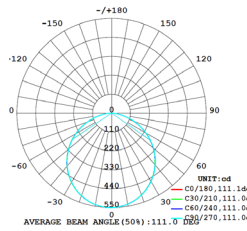

Type:

Specification Notes:

IP65 Round Exterior Bulkhead

FEATURES:

CODE	WATTS	DELIVERED LUMENS* @ 4000K	BODY COLOUR	DIMENSIONS mm	WEIGHT kg	OUTPUT CURRENT
EN651018W3CBK	18	1535	black	Ø250 x 58	1.05	230 mA
EN651018W3CWH	18	1535	white	Ø250 x 58	1.05	230 mA

LIGHT QUALITY:

CCT Selectable:	3000K, 4000K, 5700K
CRI:	> 80
Lifetime:	50,000 hrs
Beam Angle:	110°
Light Emission:	Direct
Power Supply:	AC200-240V, 50/60Hz
Driver:	Fixed output

PHYSICAL FEATURES:

IP Rating:	IP65
IK Rating:	IK10
Body:	Aluminium
Diffuser:	Opal PC, 94-V0 fire-rated
Dimensions:	Ø 250 x 58 mm
Driver Position:	Integrated